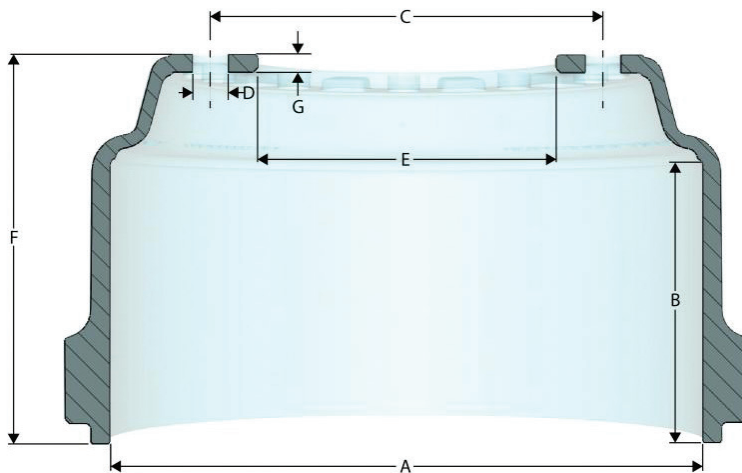

Drum Mount: **Outboard**

Finished Weight: **7.60"**

Max. Wear Diameter: **11.25"**

Measurement: **1.00"**

Number of Bolt Holes: **8.78"**

Wheel Type: **10.56"**

1-15: \$156.99_{ea}

16+: \$149.99_{ea}

3398-3600AX

BRAKE SIZE: 16.50" X 7.00"

- A. Brake Surface Diameter: 16.50"**
- B. Brake Surface Width: 7.60"**
- C. Bolt Circle Diameter: 11.25"**
- D. Bolt Hole Size: 1.00"**
- E. Pilot Diameter: 8.78"**
- F. Overall Depth: 10.56"**
- G. Mounting Flange Thickness: 0.53"**