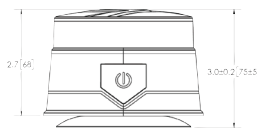

- 12-24 VDC, 0.8 amps
- 7 flash patterns
- Plug-n-play out of the box, no wiring needed
- Remote for on / off and flash pattern control
- Cigarette charging cable
- Over 6 hours of active use